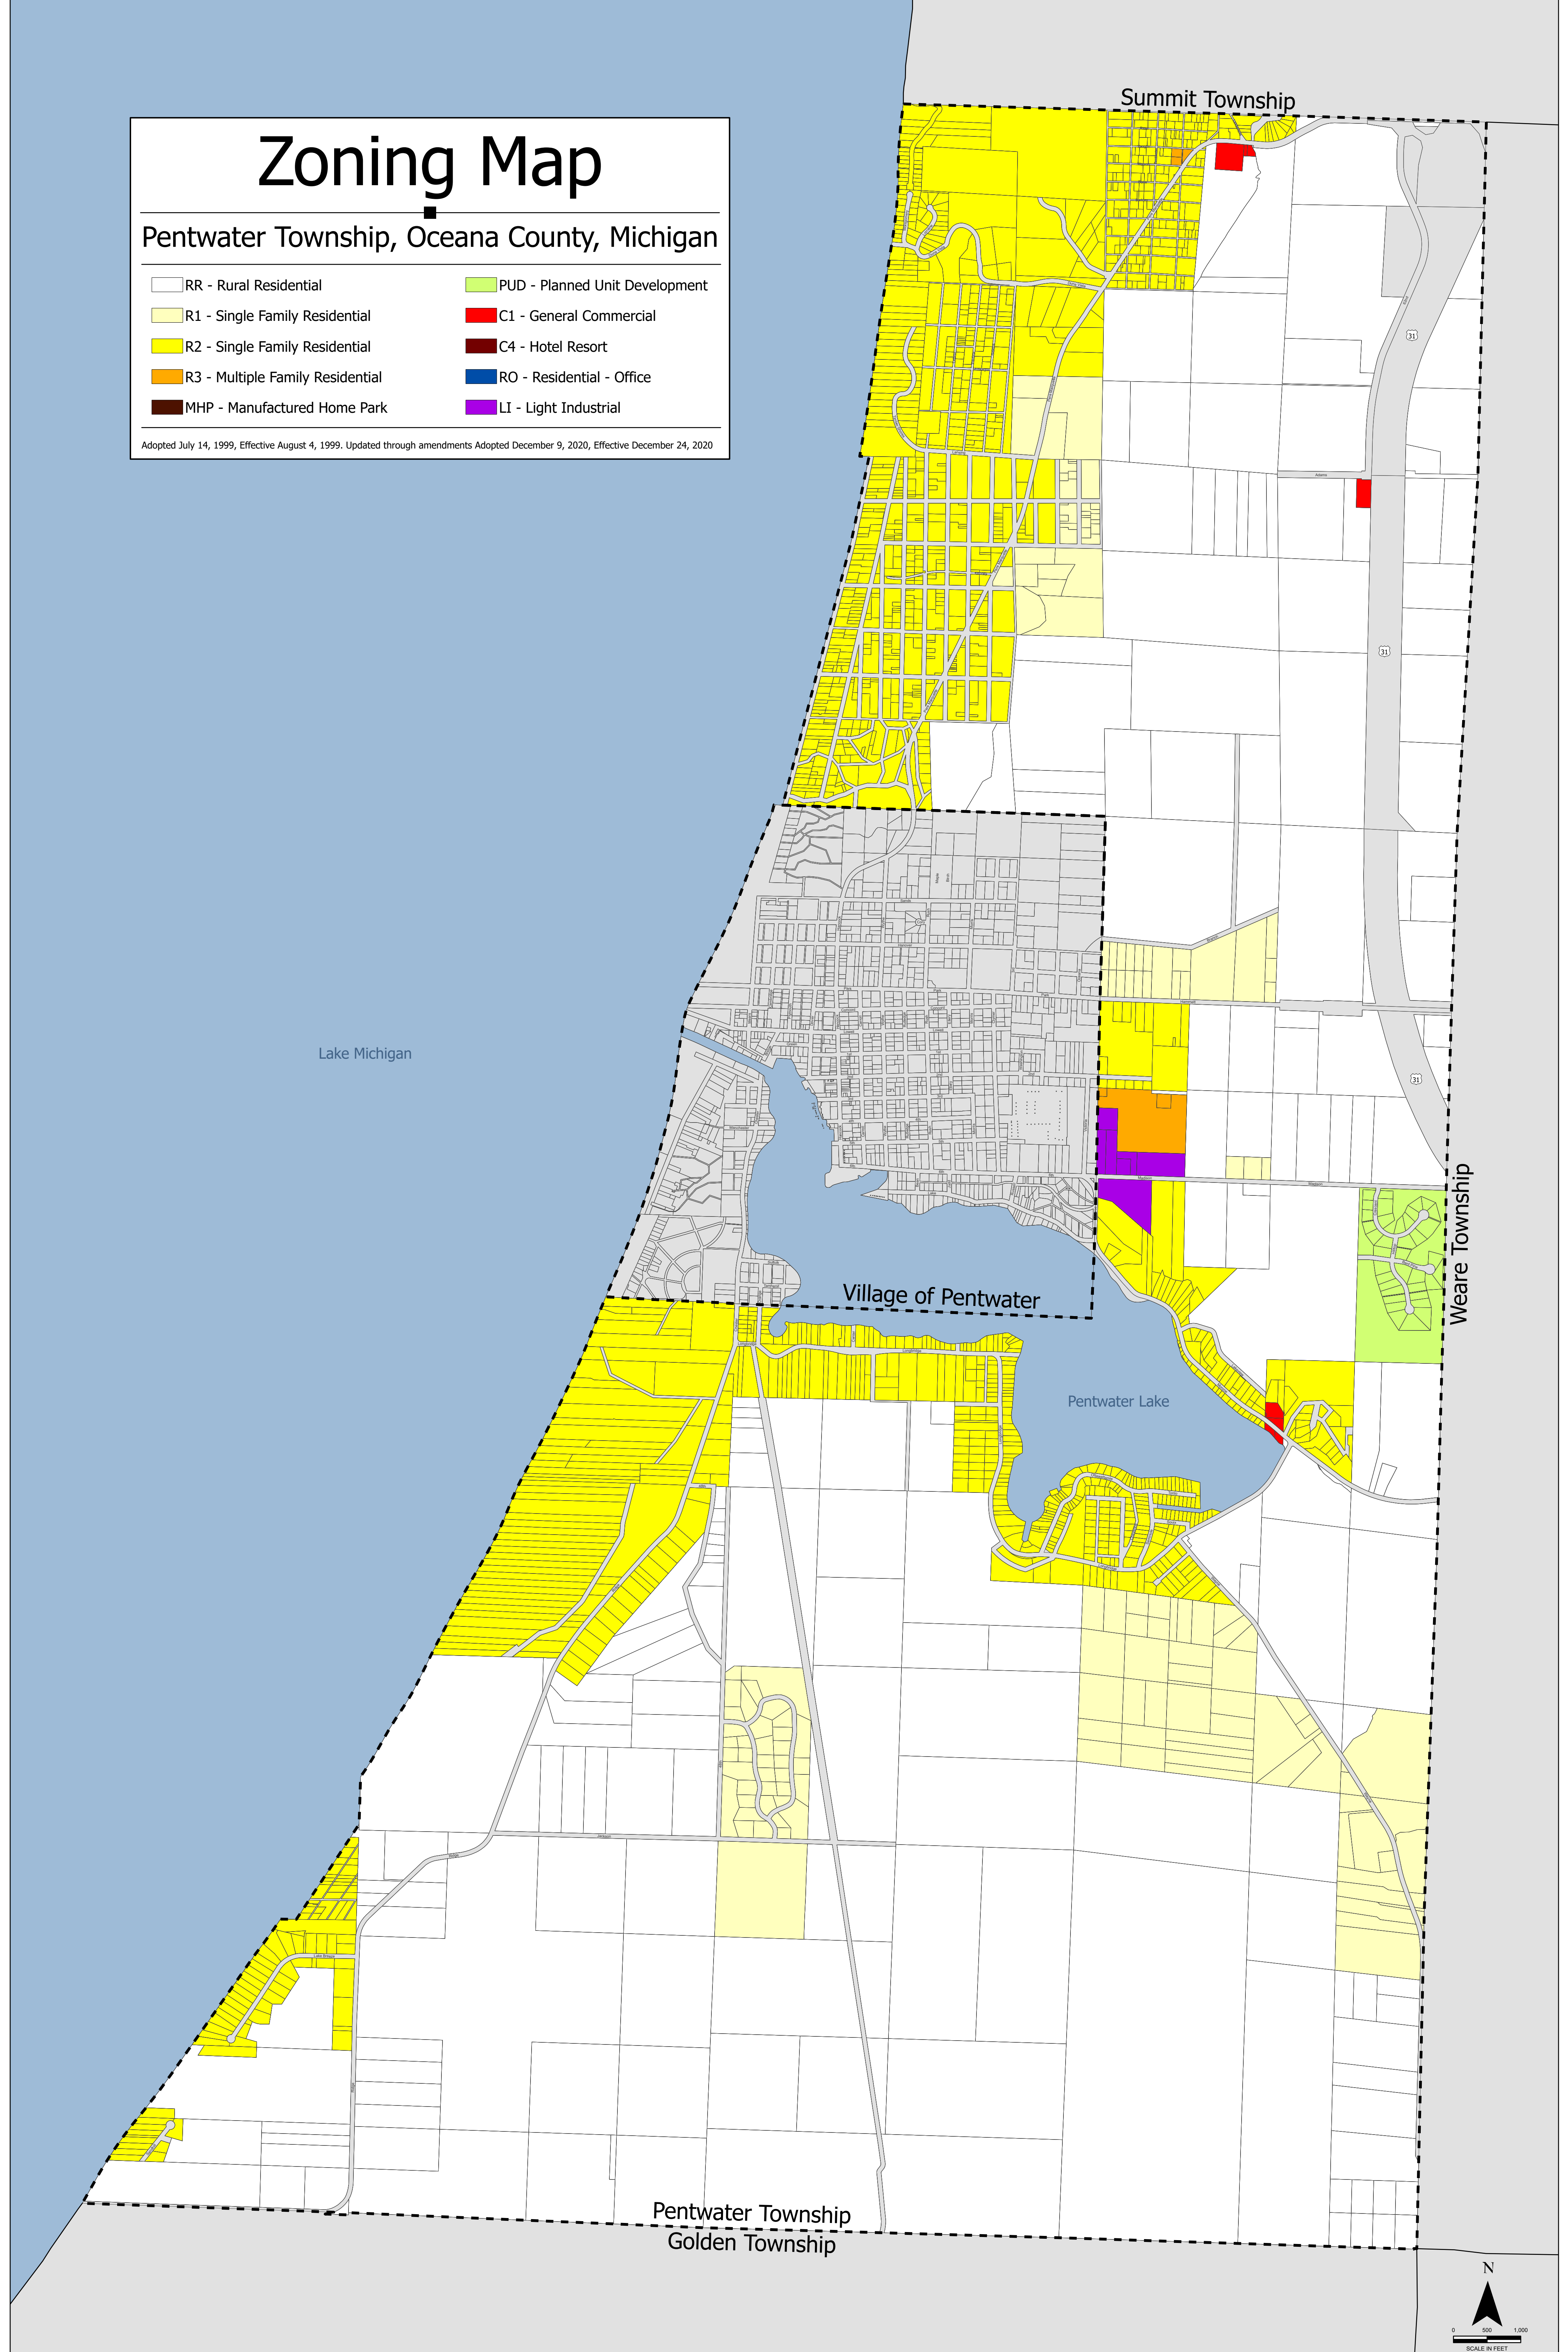

Zoning Map

Pentwater Township, Oceana County, Michigan

RR - Rural Residential	PUD - Planned Unit Development
R1 - Single Family Residential	C1 - General Commercial
R2 - Single Family Residential	C4 - Hotel Resort
R3 - Multiple Family Residential	RO - Residential - Office
MHP - Manufactured Home Park	LI - Light Industrial

Adopted July 14, 1999, Effective August 4, 1999. Updated through amendments Adopted December 9, 2020, Effective December 24, 2020

Weare Township

Pentwater Township
Golden Township